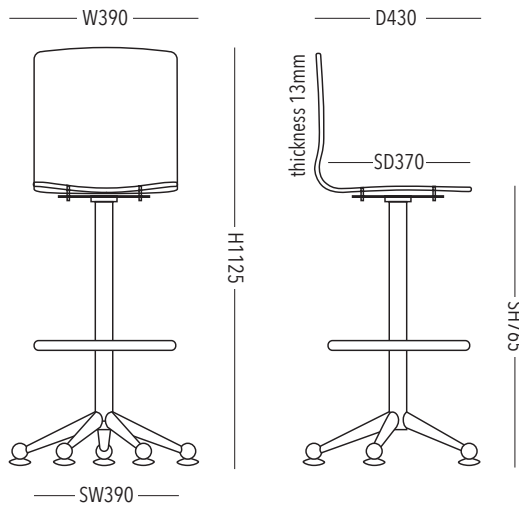

AGAR

CATEGORY CHAIR
 PRODUCT NAME AGAR / アガー
 SIZE W390×D430×H1125 / SD370 SH765 SW390 / acryl thickness 13mm

MATERIAL ACRYL

COLOR ACRYL CLEAR / BLACK / KHAKI / GREEN / TURQUOISE / YELLOW

STEEL BLACK