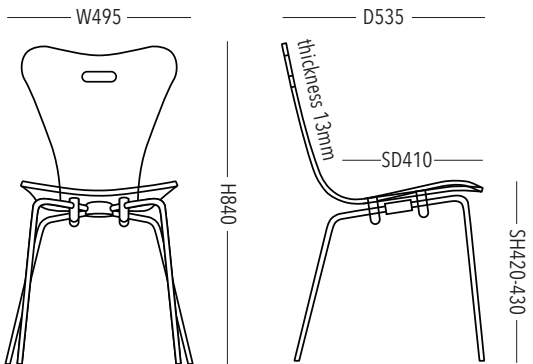

AIR

CATEGORY CHAIR
 PRODUCT NAME AIR / エアー
 SIZE W495×D535×H840 / SD410 SH420-430 / acryl thickness 13mm
 MATERIAL ACRYL
 COLOR

ACRYL CLEAR / BLACK / KHAKI / GREEN / TURQUOISE / YELLOW

STEEL WHITE / BLACK