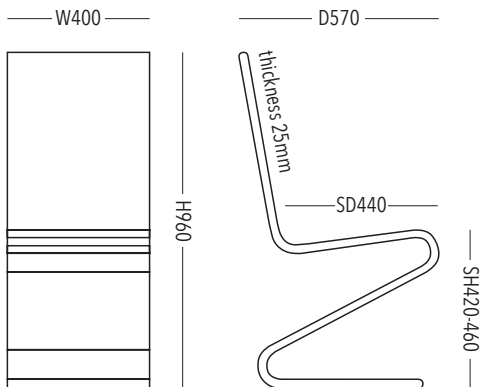

BILLOW

CATEGORY CHAIR
PRODUCT NAME BILLOW / ビロウ
SIZE W400×D570×H960 / SD440 SH420-460 / thickness 25mm
MATERIAL ACRYL
COLOR ACRYL CLEAR