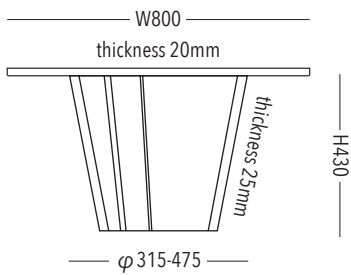

POND

CATEGORY	TABLE
PRODUCT NAME	POND / ポンド
SIZE	COFFEE TABLE - φ800×H430 / base φ315-475 thickness 25mm / tabletop thickness 20mm DINING TABLE - φ900×H770 / base φ365-555 thickness 25mm / tabletop thickness 20mm
MATERIAL	ACRYL
COLOR	ACRYL CLEAR