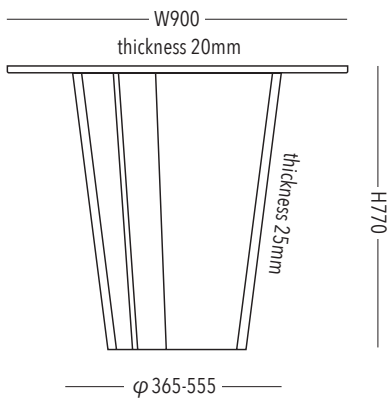

POND

CATEGORY	TABLE
PRODUCT NAME	POND / ポンド
SIZE	COFFEE TABLE - φ800×H430 / base φ315-475 thickness 25mm / tabletop thickness 20mm DINING TABLE - φ900×H770 / base φ365-555 thickness 25mm / tabletop thickness 20mm
MATERIAL	ACRYL
COLOR	ACRYL CLEAR