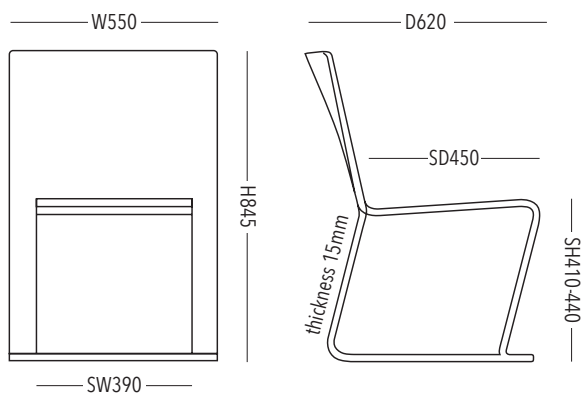

# CATARACT

CATEGORY CHAIR  
PRODUCT NAME CATARACT / カタラクト  
SIZE W550×D620×H845 / SD450 SH410-440 SW390 / thickness 15mm  
MATERIAL ACRYL  
COLOR ACRYL CLEAR / GREEN / TURQUOISE / YELLOW