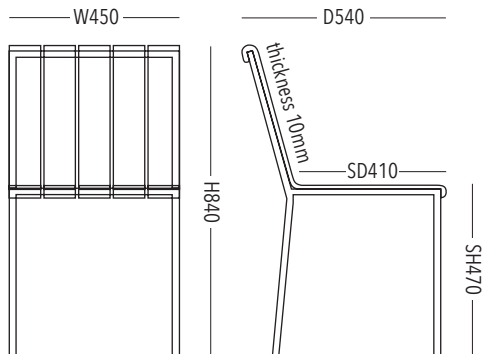

JELLY

CATEGORY CHAIR
PRODUCT NAME JELLY / ジェリー
SIZE W450×D540×H840 / SD410 SH470 / acryl thickness 10mm
MATERIAL ACRYL
COLOR ACRYL CLEAR STEEL WHITE / BLACK