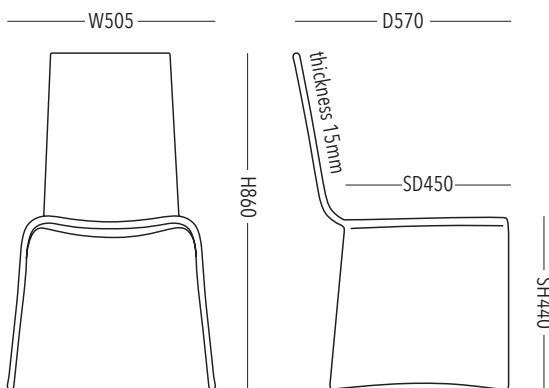

CASCADE

CATEGORY CHAIR
PRODUCT NAME CASCADE / キャスケード
SIZE W505×D570×H860 / SD450 SH440 / thickness 15mm
MATERIAL ACRYL
COLOR ACRYL CLEAR / BLACK / GREEN / TURQUOISE / YELLOW