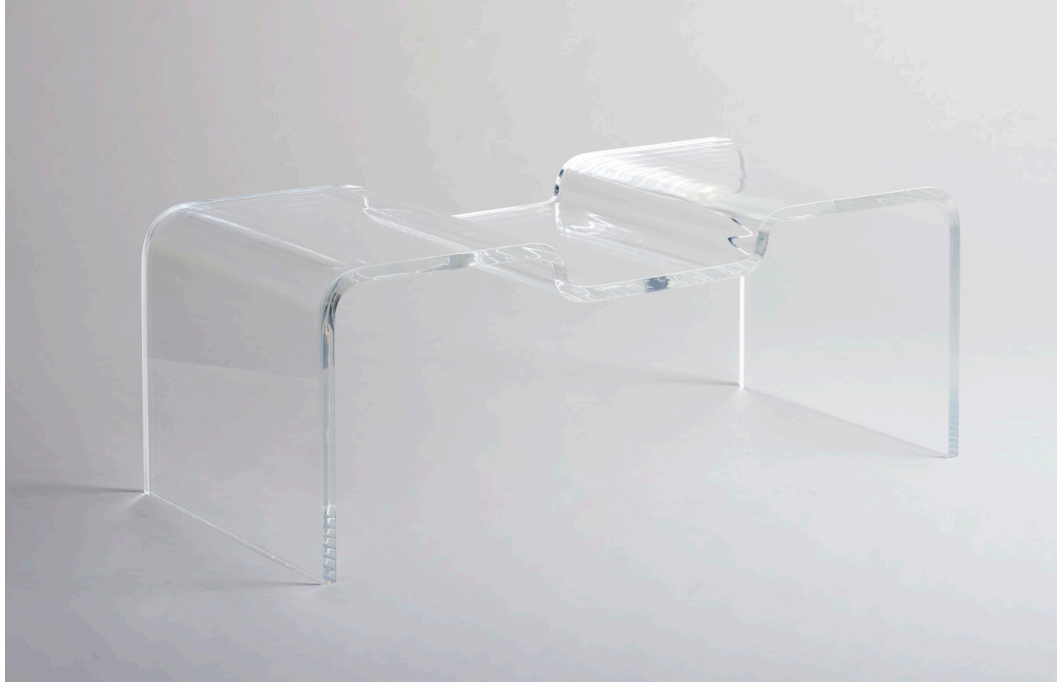

CENOTE

CATEGORY BENCH
PRODUCT NAME CENOTE / セノ－テ
SIZE W1220×D570×H460 / thickness 25mm
MATERIAL ACRYL
COLOR ACRYL CLEAR