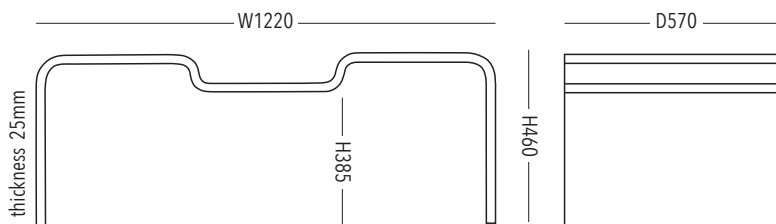

CENOTE

CATEGORY BENCH
PRODUCT NAME CENOTE / セノ－テ
SIZE W1220×D570×H460 / thickness 25mm
MATERIAL ACRYL
COLOR ACRYL CLEAR