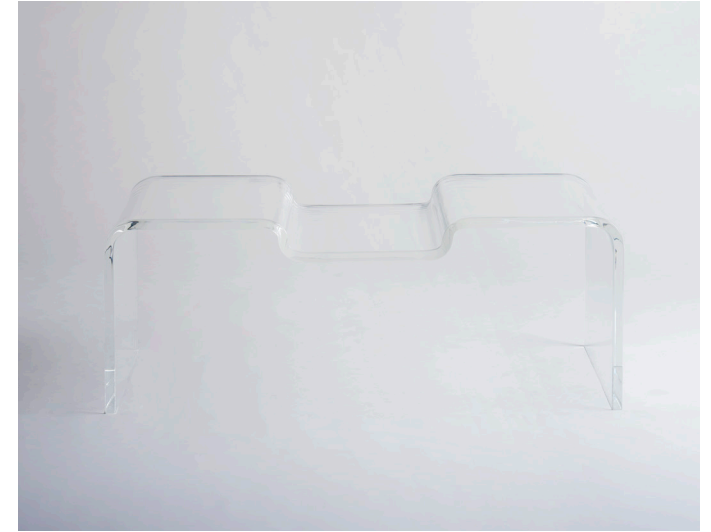

CENOTE

CATEGORY BENCH
PRODUCT NAME CENOTE / セノ－テ
SIZE W1220×D570×H460 / thickness 25mm
MATERIAL ACRYL
COLOR ACRYL CLEAR