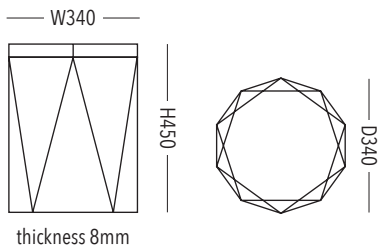

DIAMOND

CATEGORY STOOL
PRODUCT NAME DIAMOND / ダイヤモンド
SIZE W340×D340×H450 / acryl thickness 8mm
MATERIAL ACRYL
COLOR ACRYL CLEAR FABRIC WHITE