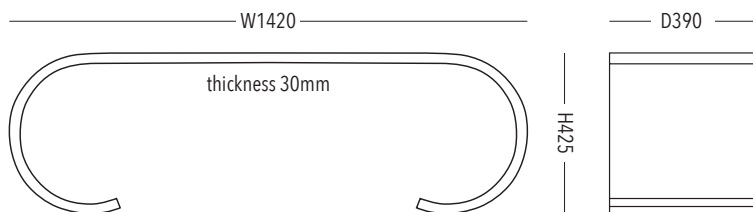

LAGOON

CATEGORY BENCH
PRODUCT NAME LAGOON / ラグーン
SIZE W1420×D390×H425 / thickness 30mm
MATERIAL ACRYL
COLOR ACRYL CLEAR