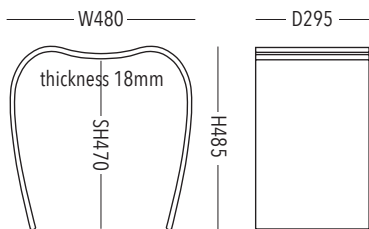

RIPPLE

CATEGORY STOOL
PRODUCT NAME RIPPLE / リップル
SIZE W480×D295×H485 / SH470-485 / thickness 18mm
MATERIAL ACRYL
COLOR ACRYL CLEAR