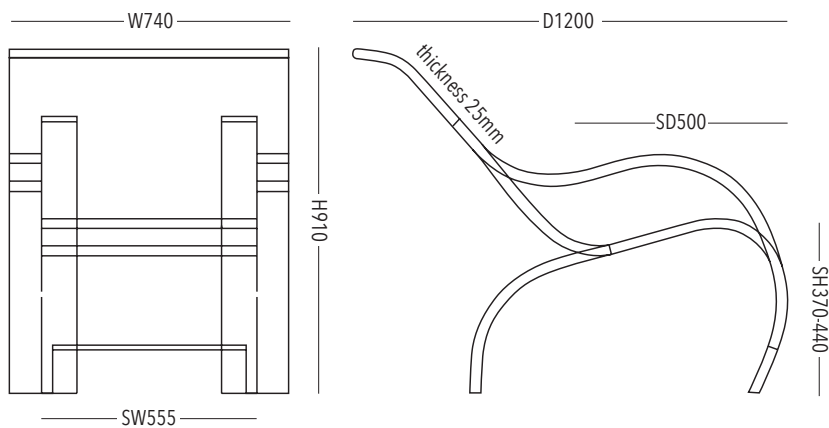

WATERSLIDER

CATEGORY CHAIR
PRODUCT NAME WATERSLIDER / ウォータースライダー
SIZE W740×D1200×H910 / SD500 SH370-440 SW555 / thickness 25mm
MATERIAL ACRYL
COLOR ACRYL CLEAR